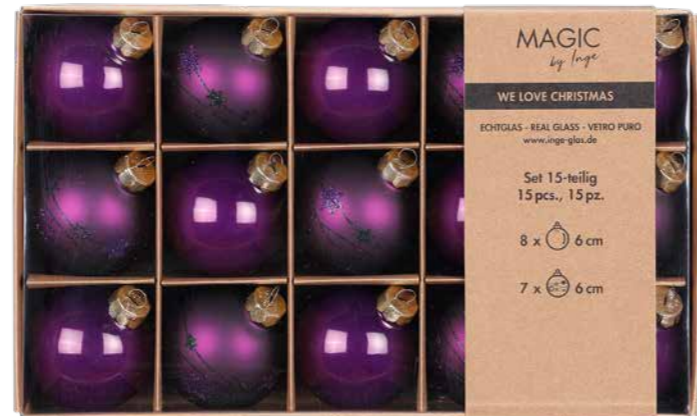

Purple Symphony
40783 P417
Kugelsortiment, Glas,
6 cm, 15 Stk., VE 4 Box
ball assortment, glass,
6 cm, 15 pcs., unit 4 box