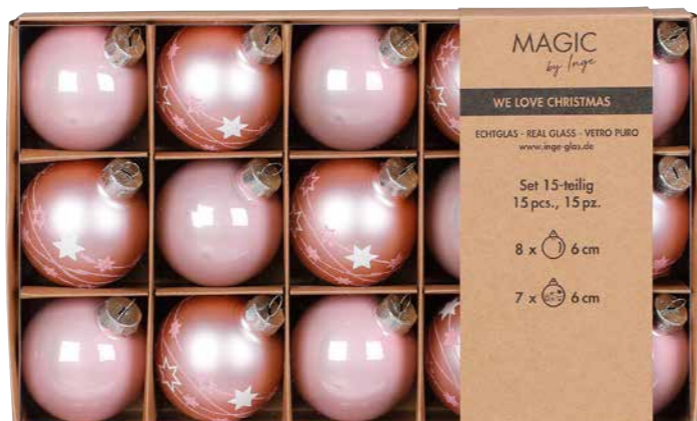

Lovely Magnolia
40559 P417
Kugelsortiment, Glas,
6 cm, 15 Stk., VE 4 Box
ball assortment, glass,
6 cm, 15 pcs., unit 4 box