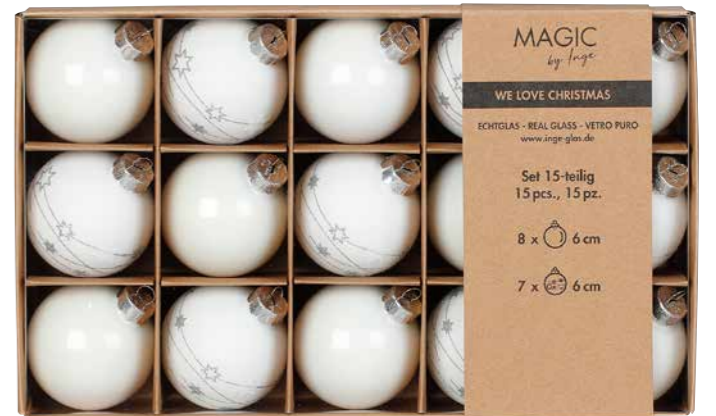

Pure White
40558 P417
Kugelsortiment, Glas,
6 cm, 15 Stk., VE 4 Box
ball assortment, glass,
6 cm, 15 pcs., unit 4 box