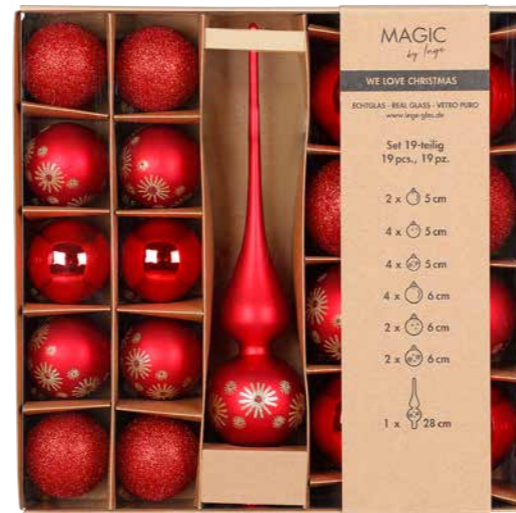

Merry Red
40562 P416
Kugelsortiment mit Spitze,
Glas, 19 Stk., VE 4 Box
ball assortment with tree top,
glass, 19 pcs., unit 4 box