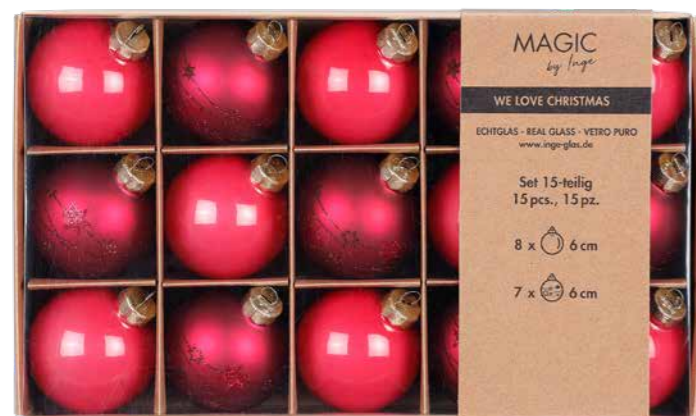

Gentle Pink
40782 P417
Kugelsortiment, Glas,
6 cm, 15 Stk., VE 4 Box
ball assortment, glass,
6 cm, 15 pcs., unit 4 box