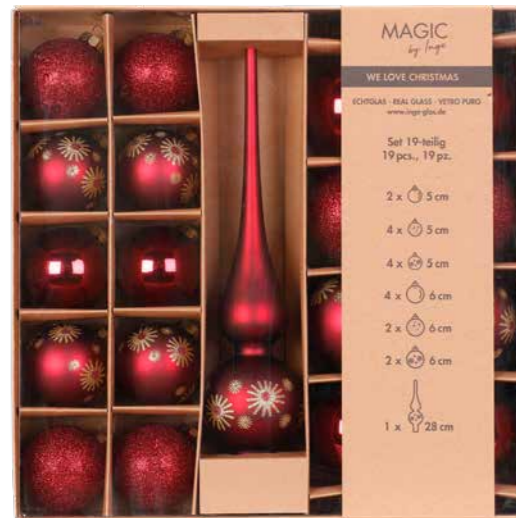

Smooth Port
40649 P416
Kugelsortiment mit Spitze,
Glas, 19 Stk., VE 4 Box
ball assortment with tree top,
glass, 19 pcs., unit 4 box