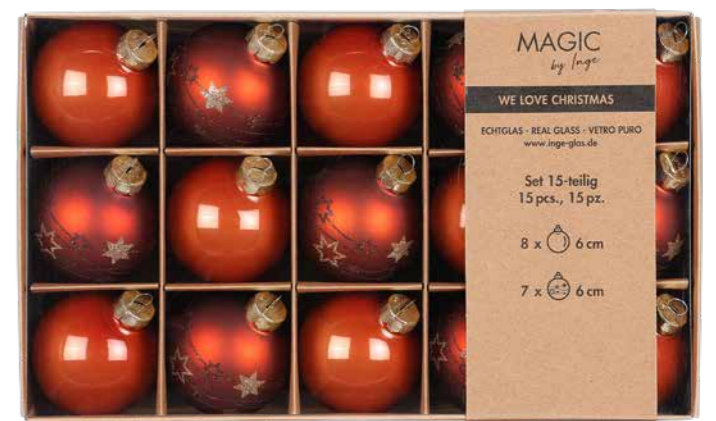

Warm Terracotta
40781 P417
Kugelsortiment, Glas,
6 cm, 15 Stk., VE 4 Box
ball assortment, glass,
6 cm, 15 pcs., unit 4 box